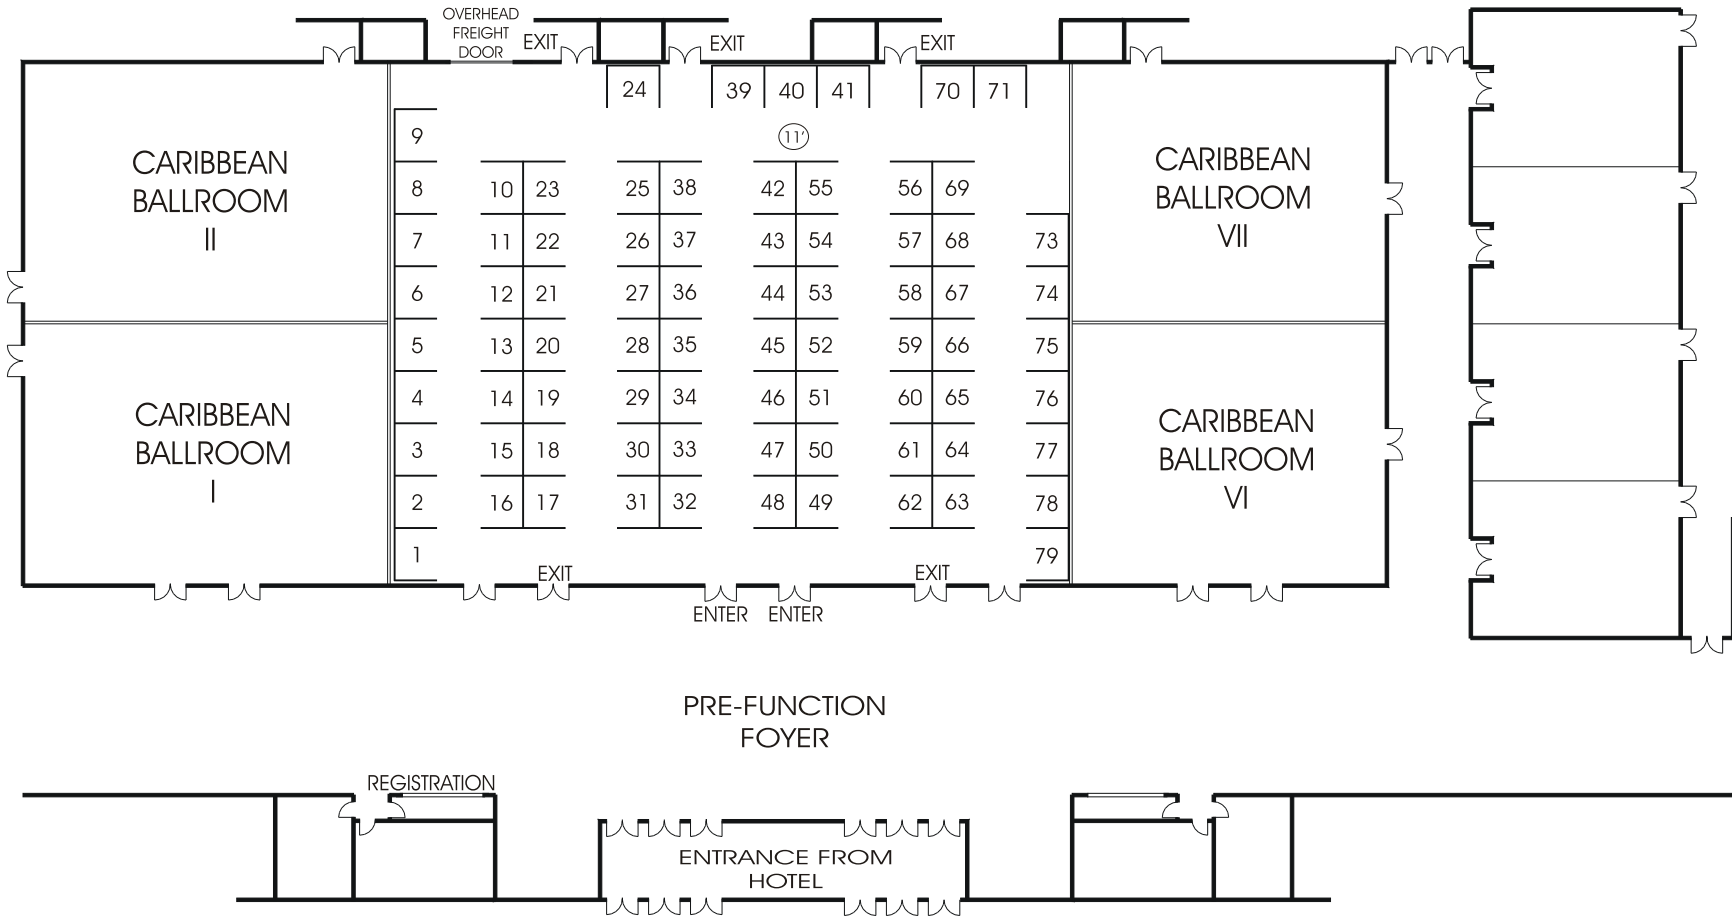

# FLORIDA ASSOCIATION OF EDUCATION DATA SYSTEMS

SEPTEMBER 25, 2007

CARIBE ROYALE RESORT, ORLANDO, FLORIDA

ALL AISLES ARE 10' WIDE  
UNLESS OTHERWISE NOTED

78 - 8' x 10' Booths  
in the  
Caribbean Ballrooms 3 thru 5